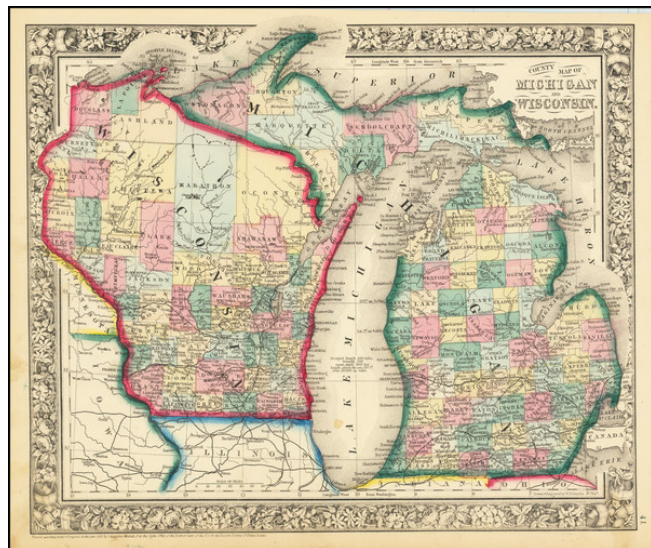

Barry Lawrence Ruderman Antique Maps Inc.

7407 La Jolla Boulevard
La Jolla, CA 92037

www.raremaps.com

(858) 551-8500
blr@raremaps.com

County Map of Michigan and Wisconsin

Stock#: 70935
Map Maker: Mitchell
Date: 1861
Place: Philadelphia
Color: Hand Colored
Condition: VG+
Size: 14 x 11.5 inches
Price: SOLD

Description:

Attractive map of Michigan and Wisconsin, published by SA Mitchell Jr.

The map is colored by counties. Shows early railroads, proposed railroads, towns, rivers, Indian region, etc.

Decorative floral border.