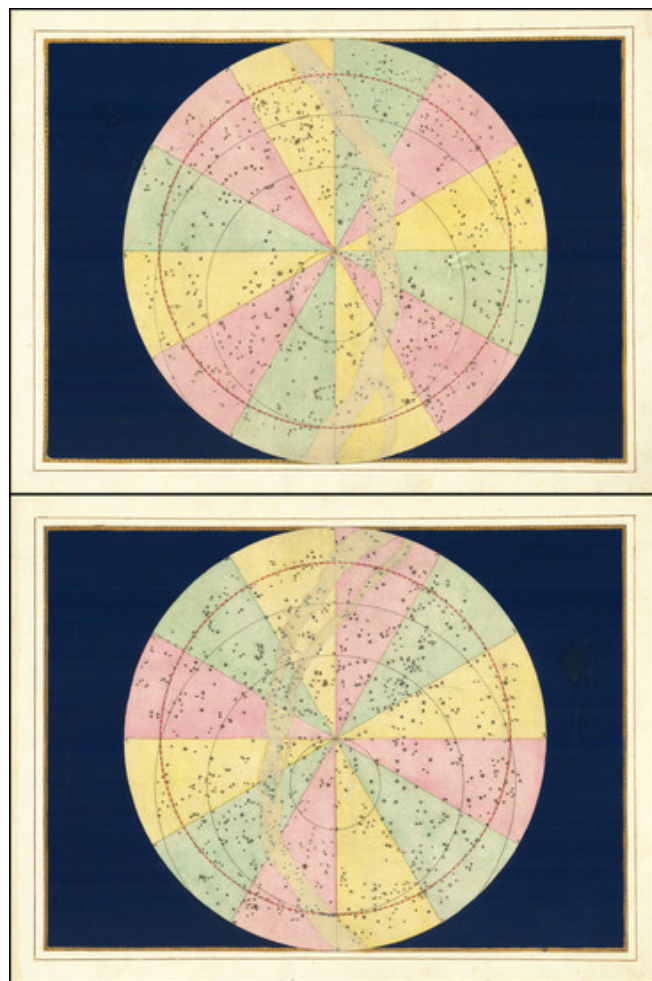

Stock#: 70919
Map Maker: Bayer
Date: 1624
Place: Augsburg
Color: Hand Colored
Condition: VG
Size: 15.5 x 11.5 inches (each)
Price: SOLD

Description:

Very nice example of Bayer's northern and southern celestial hemispheres

Detailed Condition:

Trimmed to neatlines and mounted on larger sheets of circa 17th-century laid paper, ruled in iron gall ink.