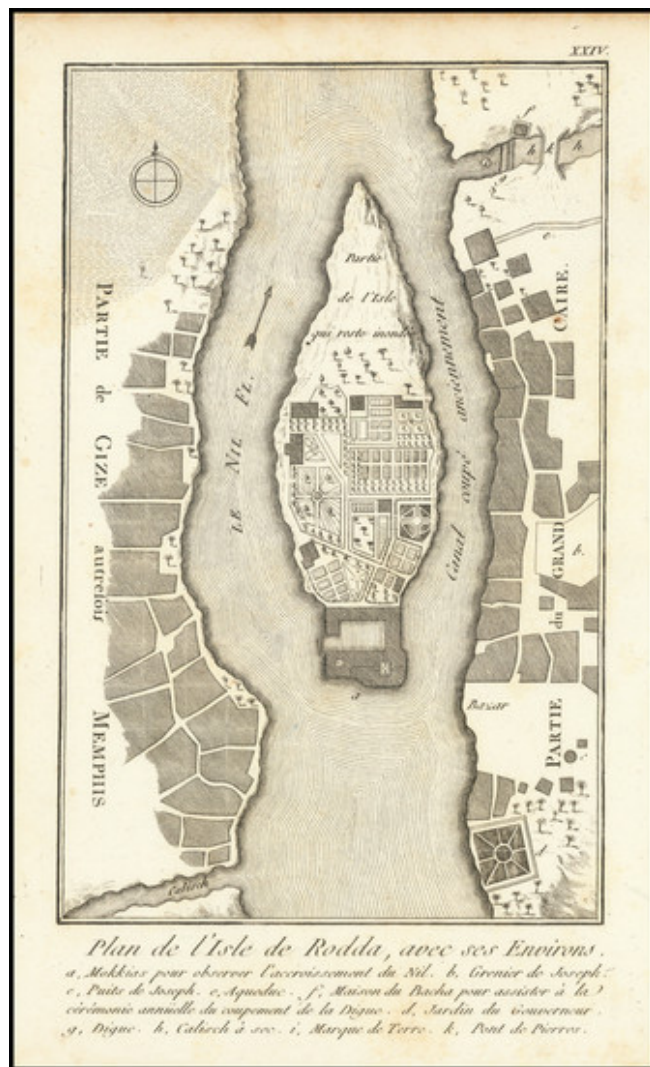

Barry Lawrence Ruderman Antique Maps Inc.

7407 La Jolla Boulevard
La Jolla, CA 92037

www.raremaps.com

(858) 551-8500
blr@raremaps.com

Plan de l'Isle de Rodda, avec ses Environs.

Stock#: 70869
Map Maker: Norden
Date: 1755 circa
Place: Copenhagen
Color: Uncolored
Condition: VG
Size: 5.5 x 10 inches
Price: \$ 175.00

Description:

Antique engraved map of Roda Island in Cairo, Egypt.

This map comes from the 1755 Copenhagen edition of Frederic Louis Norden's *Voyage D'Egypte et de Nubie*, in which it was plate 25.

There are other editions of the map with different text settings below the image. The map has a key describing some of the most important buildings on the island, much of the island is said to be

**Barry Lawrence Ruderman
Antique Maps Inc.**

7407 La Jolla Boulevard
La Jolla, CA 92037

www.raremaps.com

(858) 551-8500
blr@raremaps.com

Plan de l'Isle de Rodda, avec ses Environs.

continuously flooded.

Detailed Condition: