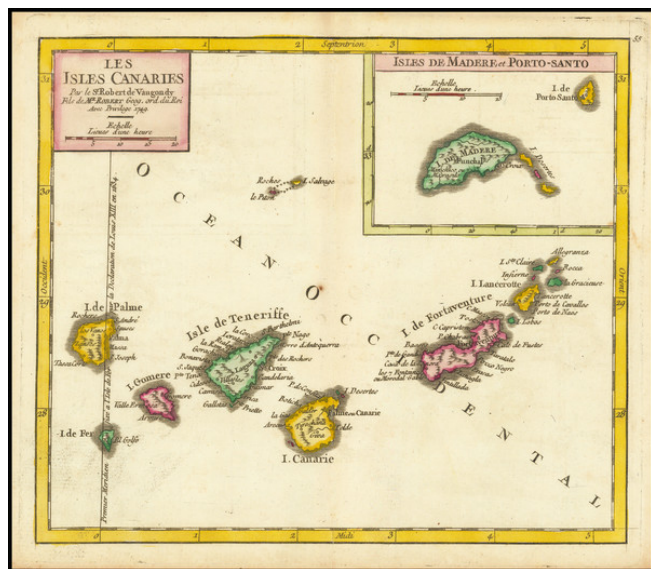

Barry Lawrence Ruderman Antique Maps Inc.

7407 La Jolla Boulevard
La Jolla, CA 92037

www.raremaps.com

(858) 551-8500
blr@raremaps.com

Les Isles Canaries . . . [With inset map of the Islands of Madeira and Porto-Santo]

Stock#: 70853
Map Maker: de Vaugondy
Date: 1748
Place: Paris
Color: Hand Colored
Condition: VG+
Size: 7.5 x 6.5 inches
Price: \$ 145.00

Description:

Detailed map of the Canary Islands, from De Vaugondy's *Atlas Portatif, Universal et Militaire*.

Large inset of Madera and Porto Santo. Lots of place names shown.

Detailed Condition: