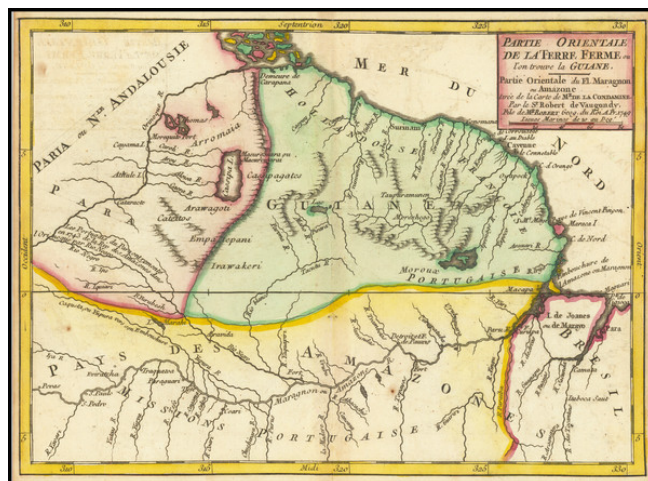

Barry Lawrence Ruderman Antique Maps Inc.

7407 La Jolla Boulevard
La Jolla, CA 92037

www.raremaps.com

(858) 551-8500
blr@raremaps.com

Partie Orientale de la Terre Ferme ou l'on trouve la Guiane.

Stock#: 70822
Map Maker: de Vaugondy
Date: 1749 circa
Place: Paris
Color: Hand Colored
Condition: VG
Size: 9 x 6.5 inches
Price: \$ 125.00

Description:

Attractive antique engraved map of region between the Amazon and Orinoco Rivers, published by the Vaugondy firm in Paris around 1749.

The map shows much of the interior including forts and towns on the Amazon and Orinoco, interior lakes, and mountain systems.