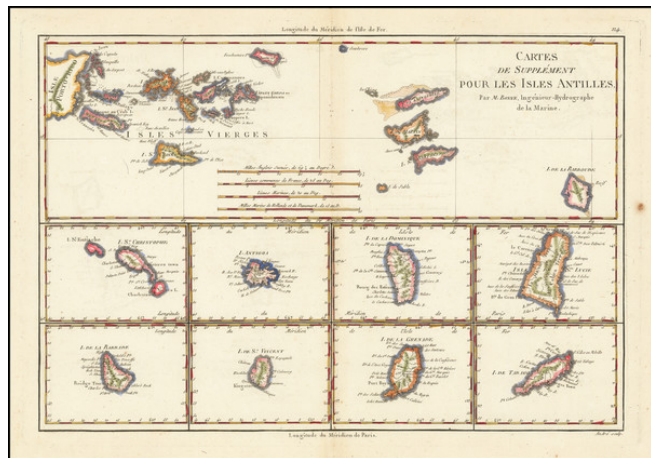

**Barry Lawrence Ruderman
Antique Maps Inc.**

7407 La Jolla Boulevard
La Jolla, CA 92037

www.raremaps.com

(858) 551-8500
blr@raremaps.com

[Virgin Islands] Cartes De Supplement Pour Les Isles Antilles

Stock#: 70820
Map Maker: Bonne
Date: 1787
Place: Paris
Color: Hand Colored
Condition: VG
Size: 13.5 x 9 inches
Price: SOLD

Description:

Excellent map of the Virgin Islands from Puerto Rico to Barbuda, centered on the American and British V.I., extending from Crab Island, St. Thomas and St. Croix to Sable Island, Sombrero Island, St. Barts, St. Martin and Anguilla.

Includes 8 large insets of St. Kits, Barbados, Antigua, St. Vincent, Dominique, Grenada, St. Lucia, and Tabago.

Detailed Condition: