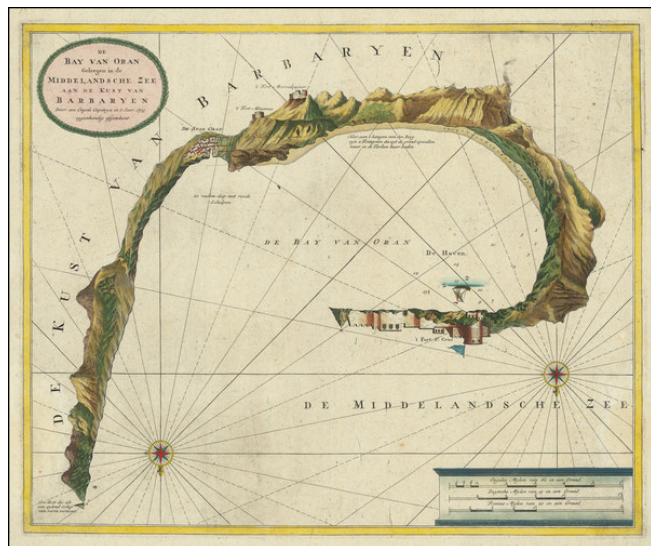

## De Bay Van Oran Geleegen in de Middellandsche Zee Aan De Kus Van Barbaryen . . . 1725

**Stock#:** 70815  
**Map Maker:** Van Keulen  
**Date:** 1725  
**Place:** Amsterdam  
**Color:** Hand Colored  
**Condition:** VG+  
**Size:** 23 x 19 inches  
**Price:** \$ 450.00

### Description:

Unusual plan of the Harbor at Oran, showing coastal profiles towns, castles, etc.

Locates and shows profile views of 3 forts, anchorages, soundings, etc. Includes compass rose, sailing ships, and a scale of Miles.