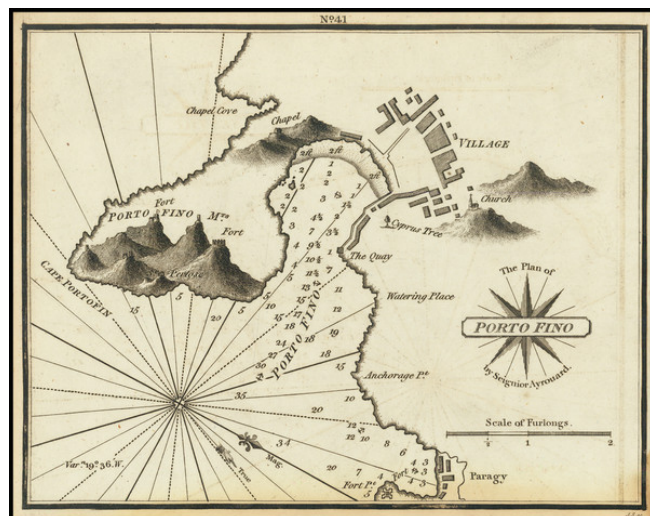

Barry Lawrence Ruderman Antique Maps Inc.

7407 La Jolla Boulevard
La Jolla, CA 92037

www.raremaps.com

(858) 551-8500
blr@raremaps.com

[Portofino] The Plan of Porto Fino by Seignior Ayrouard

Stock#: 70812
Map Maker: Heather
Date: 1802
Place: London
Color: Uncolored
Condition: VG
Size: 7.5 x 6 inches
Price: \$ 225.00

Description:

Rare chart of Portofino, Italy, published by William Heather in London.

The chart is oriented with west at the top. Includes soundings, some topographical features, anchorages, a plan of the village, and several other points of interest.

The chart appeared in Heather's *The New Mediterranean Pilot . . .*, published in London in 1802.

Rarity

The charts from Heather's *New Mediterranean Pilot . . .* are extremely rare on the market. This is the first example of the chart we have ever seen.

Detailed Condition:

Minor toning at the bottom edge.