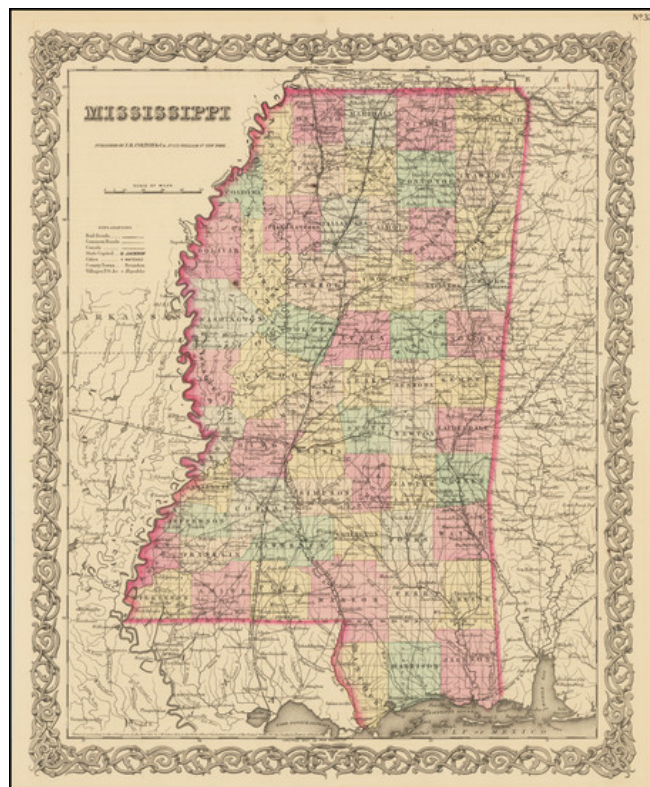

Barry Lawrence Ruderman Antique Maps Inc.

7407 La Jolla Boulevard
La Jolla, CA 92037

www.raremaps.com

(858) 551-8500
blr@raremaps.com

Mississippi

Stock#: 70799
Map Maker: Colton
Date: 1855
Place: New York
Color: Color
Condition: VG+
Size: 13 x 16 inches
Price: SOLD

Description:

Detailed map of Mississippi, colored by counties and showing roads, railroads, towns, villages, post offices, canals, rivers, lakes, railroad stations and a host of other details.

The map appeared in the first edition of JH Colton's Atlas.

JH Colton was one of the pre-eminent American map publishing firms in the mid-19th Century.

Detailed Condition: