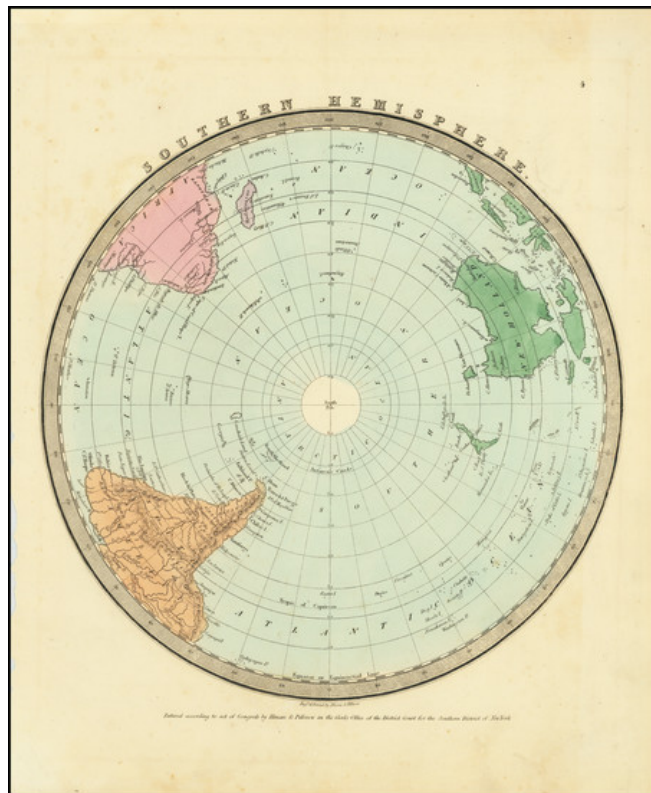

Barry Lawrence Ruderman Antique Maps Inc.

7407 La Jolla Boulevard
La Jolla, CA 92037

www.raremaps.com

(858) 551-8500
blr@raremaps.com

Southern Hemisphere

Stock#: 70749
Map Maker: Burr
Date: 1836
Place: New York
Color: Hand Colored
Condition: VG+
Size: 10.5 x 11 inches
Price: SOLD

Description:

Interesting map of the Southern Hemisphere by David Burr, one of 4 hemispheric map projections in his *New Universal Atlas*.

The map provides a nice depiction of the known extent of the South Polar regions.