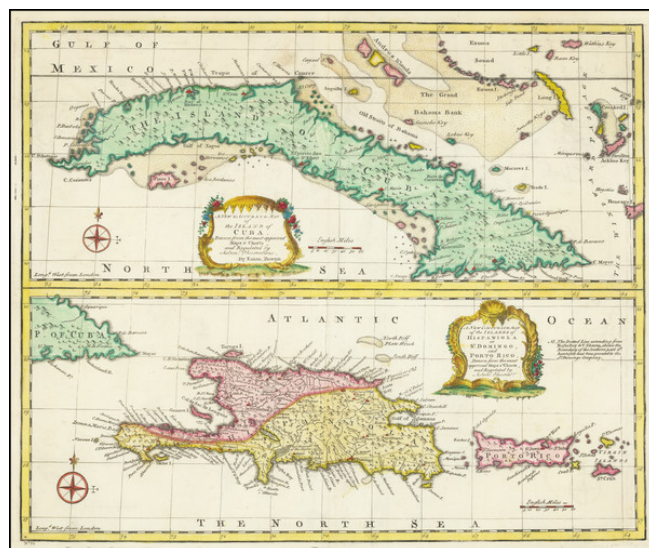

Barry Lawrence Ruderman Antique Maps Inc.

7407 La Jolla Boulevard
La Jolla, CA 92037

www.raremaps.com

(858) 551-8500
blr@raremaps.com

A New & Accurate Map of the Island of Cuba [with] A New & Accurate Map of the Islands of Hispaniola and Porto Rico . . .

Stock#: 70747
Map Maker: Bowen
Date: 1744
Place: London
Color: Hand Colored
Condition: VG+
Size: 16 x 14 inches
Price: \$575.00

Description:

Highly detailed maps of Cuba, Hispaniola and Puerto Rico, along with parts of the Bahamas.