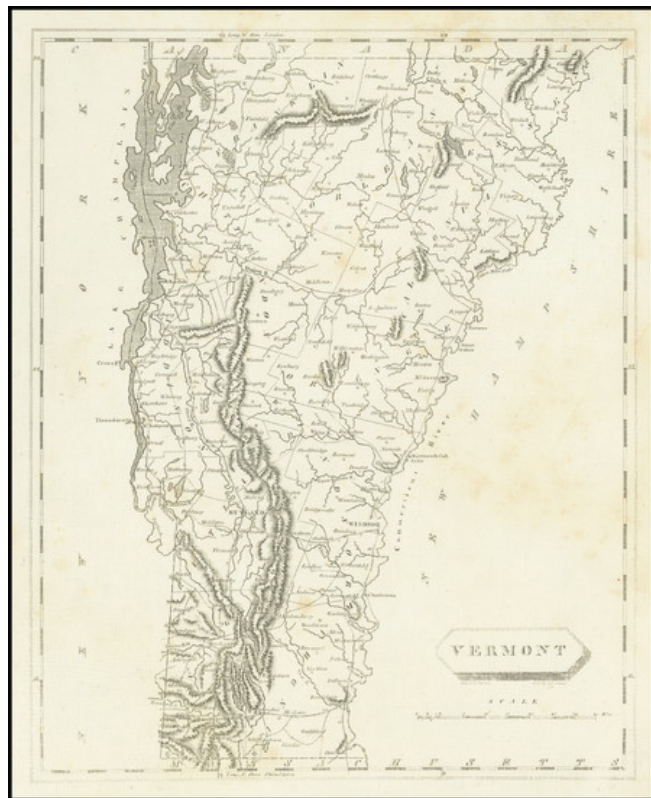

## Vermont

**Stock#:** 70744  
**Map Maker:** Arrowsmith & Lewis  
**Date:** 1804  
**Place:** Philadelphia  
**Color:** Uncolored  
**Condition:** VG  
**Size:** 8 x 10 inches  
**Price:** On Hold

### Description:

Early engraved map of Vermont from Arrowsmith & Lewis's *New & Elegant Atlas*, an early collaboration between American mapmaker Samuel Lewis and British mapmaker Aaron Arrowsmith.

The map names many towns including Burlington, Montpelier, Stowe, and Middlebury.