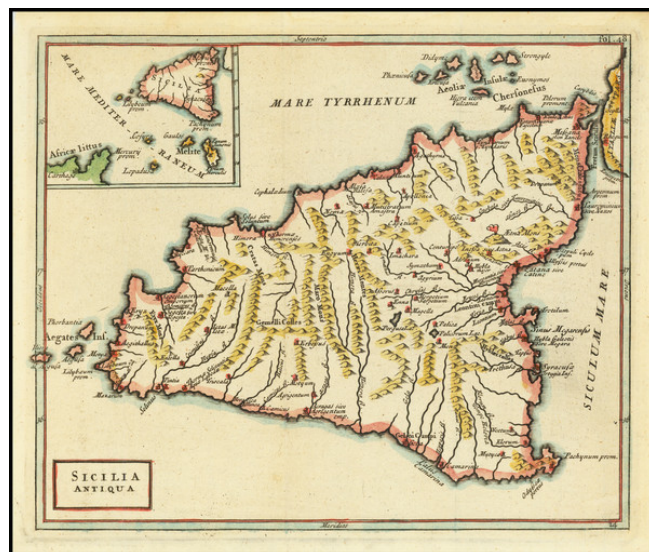

Barry Lawrence Ruderman Antique Maps Inc.

7407 La Jolla Boulevard
La Jolla, CA 92037

www.raremaps.com

(858) 551-8500
blr@raremaps.com

Sicilia Antiqua

Stock#: 70717
Map Maker: Cellarius
Date: 1703
Place: Germany
Color: Hand Colored
Condition: VG+
Size: 8 x 7 inches
Price: \$175.00

Description:

Terrific map of Sicily and its neighboring islands, with ancient place names from antiquity.

The map appeared in an early edition of Cellarius' *Notitia Orbis Antiqui, Sive Geographia Plenior...et Novis Tabulis Geographicis*, which was published in London, Amsterdam and other places over the next 100 years and was one of the most popular Ancient Geographies of its time.