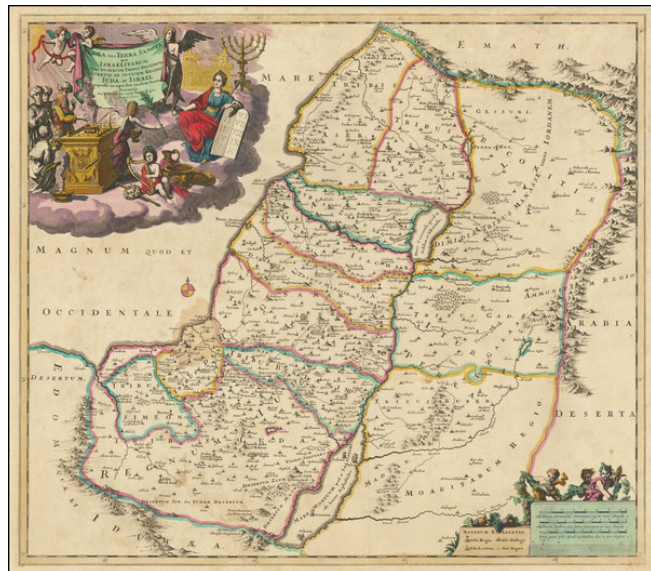

**Barry Lawrence Ruderman
Antique Maps Inc.**

7407 La Jolla Boulevard
La Jolla, CA 92037

www.raremaps.com

(858) 551-8500
blr@raremaps.com

**Judaea sive Terra Sancta quae Israelitarum In Suas Duodecim Tribus Destincata
Secretis Ab Invicem Regnis Juda, et Israel expressis in super Sex ejusdem Terrae
Provinciis...**

Stock#: 70692
Map Maker: Danckerts
Date: 1690 circa
Place: Amsterdam
Color: Hand Colored
Condition: VG
Size: 22.5 x 20 inches
Price: \$875.00

Description:

Rare Theodore Danckerts Map of the Holy Land

Striking old color example of this rare map of the Holy Land.

Decorative full color title cartouche and second cartouche scale of miles.

Rarity

Theodorum Danckerts maps are rare on the market.

Detailed Condition:

Old Color. Minor toning and soiling.