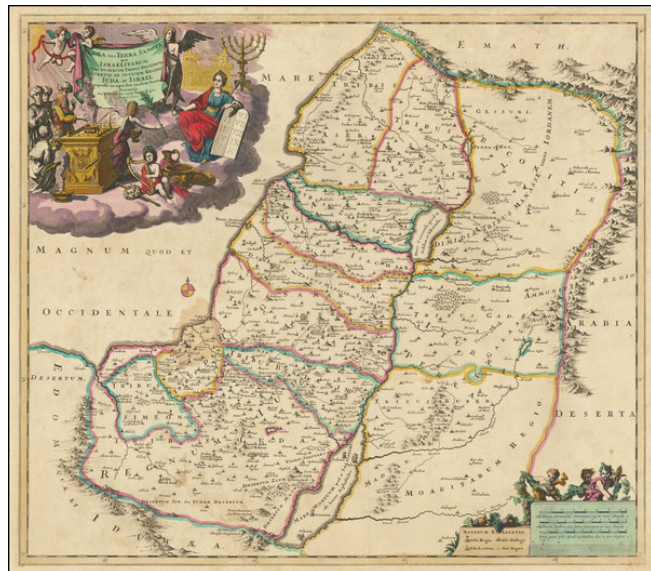

**Barry Lawrence Ruderman
Antique Maps Inc.**

7407 La Jolla Boulevard
La Jolla, CA 92037

www.raremaps.com

(858) 551-8500
blr@raremaps.com

**Judaea sive Terra Sancta quae Israelitarum In Suas Duodecim Tribus Destincata
Secretis Ab Invicem Regnis Juda, et Israel expressis in super Sex ejusdem Terrae
Provinciis...**

Stock#: 70692
Map Maker: Danckerts
Date: 1690 circa
Place: Amsterdam
Color: Hand Colored
Condition: VG
Size: 22.5 x 20 inches
Price: \$ 795.00

Description:

Rare Theodore Danckerts Map of the Holy Land

Striking old color example of this rare map of the Holy Land.

Decorative full color title cartouche and second cartouche scale of miles.

Rarity

Theodorum Danckerts maps are rare on the market.

Detailed Condition:

Old Color. Minor toning and soiling.