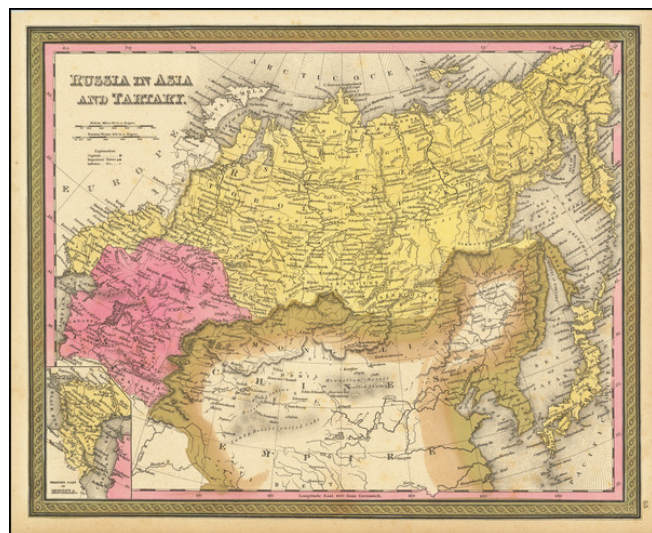

Barry Lawrence Ruderman Antique Maps Inc.

7407 La Jolla Boulevard
La Jolla, CA 92037

www.raremaps.com

(858) 551-8500
blr@raremaps.com

Russia in Asia and Tartary

Stock#: 70680
Map Maker: Mitchell
Date: 1846
Place: Philadelphia
Color: Hand Colored
Condition: VG+
Size: 15 x 12 inches
Price: SOLD

Description:

Detailed map of Russia, Tartaria and China, extending to Corea and Japan.

Decorative border.

An excellent map from the leading American mapmaker of the mid-19th Century.

Detailed Condition: