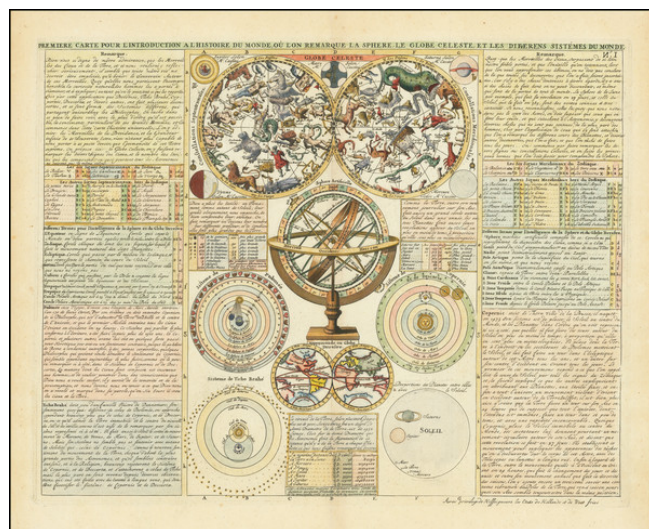

Stock#: 70661
Map Maker: Chatelain
Date: 1719
Place: Amsterdam
Color: Hand Colored
Condition: VG+
Size: 17 x 13.5 inches
Price: \$575.00

Description:

Decorative work showing a double hemisphere Celestial model, Double Hemisphere map of the world w/California as an Island, Armillary Sphere, Copernican Ptolomaic and Tycho Brahe models of the Solar System and a number of other Celestial and Solar models.

The present example is from the Collection of Glen McLaughlin, whose collection is described in the *Mapping of California as and Island*. Certification letter is available on request.

A finely engraved map from Chatelain's monumental 7 volume *Atlas Historique*, one of the most famous and prolific works of the early 18th Century.