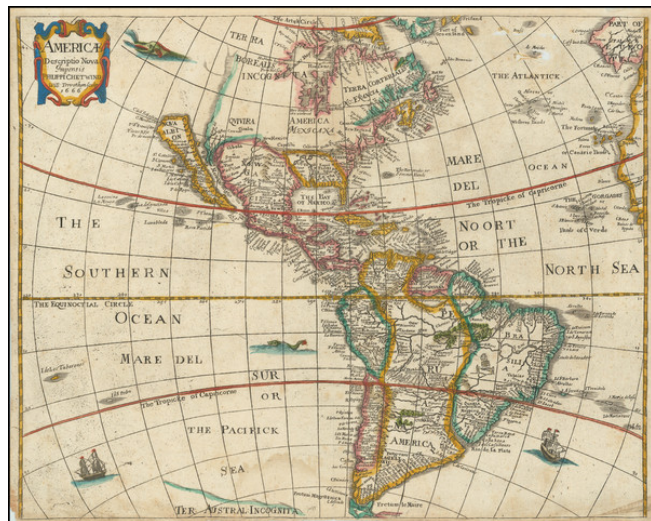

## Americae Nova descriptio Impensis Anæ Seile 1663 [California as an Island]

**Stock#:** 70646  
**Map Maker:** Seile  
**Date:** 1663 (1666)  
**Place:** Paris  
**Color:** Hand Colored  
**Condition:** VG  
**Size:** 17 x 13.5 inches  
**Price:** SOLD

### Description:

Nice example of the 1666 edition of Henry Seile's map of America, first published in 1652.

The map has been re-engraved by Robert Vaughan at the direction of Seile's widow Anæ, making it the earliest map to show California as an Island published by a woman.

The map is very similar to the earlier map by Henry, although the nomenclature of the Delaware River, Carolina and several places on the west coast have been changes.

'A marvelous early American map.