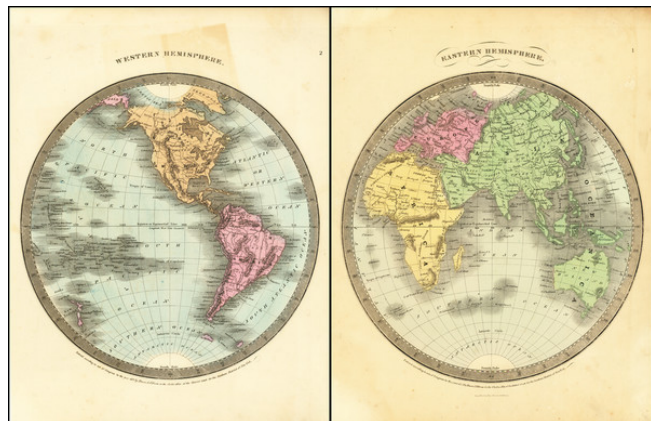

## Western Hemisphere (and) Eastern Hemisphere

**Stock#:** 70630  
**Map Maker:** Burr  
**Date:** 1835  
**Place:** New York  
**Color:** Hand Colored  
**Condition:** VG  
**Size:** 10.5 x 11.5 inches (each)  
**Price:** SOLD

### Description:

Detailed pair of hemispheric maps of the World, from Burr's *Atlas Universal*.

Shows an oddly configured Australia and Alaska, as well as conjectural knowledge of the Northwest Passage, about 25 years before its discovery.