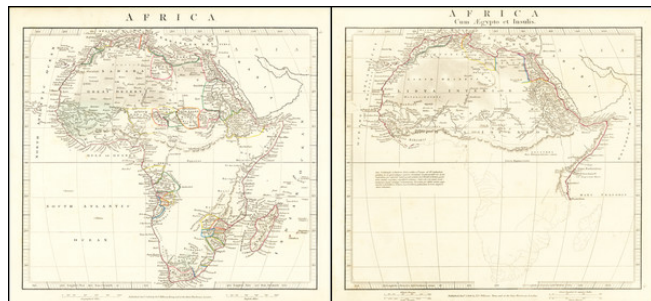

**Barry Lawrence Ruderman
Antique Maps Inc.**

7407 La Jolla Boulevard
La Jolla, CA 92037

www.raremaps.com

(858) 551-8500
blr@raremaps.com

[Africa] (2 maps - Ancient & Modern)

Stock#: 70579
Map Maker: Arrowsmith
Date: 1842
Place: London
Color: Outline Color
Condition: VG
Size: 10.3 x 9.5 inches (each)
Price: \$ 125.00

Description:

Interesting pair of maps of Africa, showing the ancient and modern features.

The pair of maps was prepared by Arrowsmith in an atlas intended to provide a comparison of ancient and modern regions.