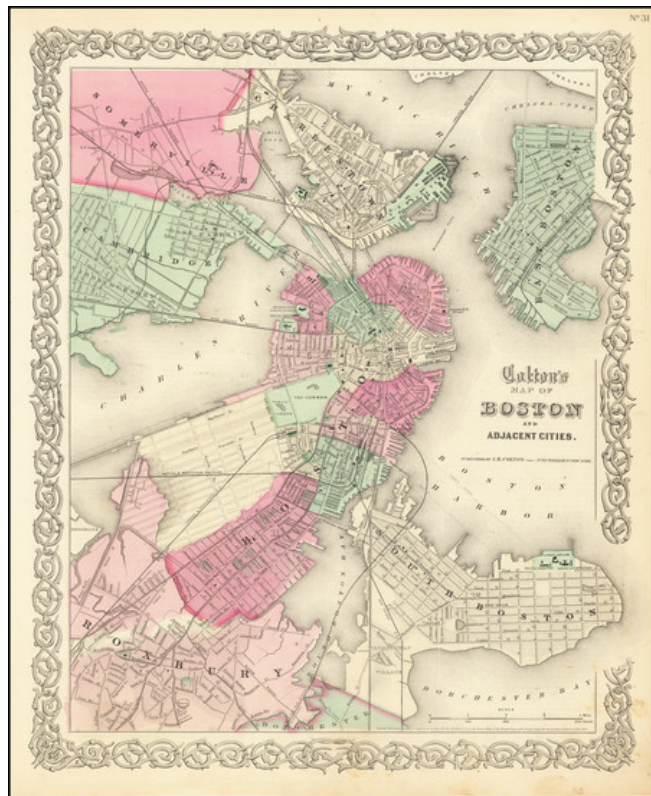

## Colton's Map of Boston And Adjacent Cities

**Stock#:** 70570  
**Map Maker:** Colton  
**Date:** 1865  
**Place:** New-York  
**Color:** Color  
**Condition:** VG+  
**Size:** 12 x 15 inches  
**Price:** SOLD

### Description:

Detailed map of Boston and vicinity, extending to the Mystic River, Chelsea Creek, Somerville, Cambridge, Roxbury and South Boston.

Shows streets, roads, railroads, bridges, buildings, wharfs, etc. An excellent map of Boston during the Civil War. JH Colton was one of the pre-eminent American map publishing firms in the mid-19th Century.