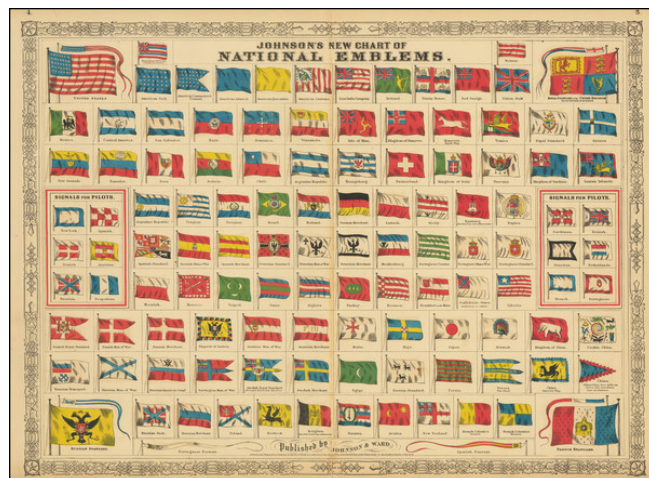

Barry Lawrence Ruderman Antique Maps Inc.

7407 La Jolla Boulevard
La Jolla, CA 92037

www.raremaps.com

(858) 551-8500
blr@raremaps.com

Johnson's New Chart of National Emblems

Stock#: 70513
Map Maker: Ward & Johnson
Date: 1865
Place: New York
Color: Color
Condition: VG
Size: 23 x 17 inches
Price: \$145.00

Description:

Decorative chart of all flags and pennants of the various nations, along with signal maps and other novelties.

Highly decorative and colorful with decorative border. Includes a number of mid-19th century novelties, including the American Jack, Commodore's Pennant, Admiral, Quarantine and Customs, the East India Company, Papal Standard, Kingdom of Venice, Isle of Man, San Salvador, Hanover, Konigsberg, Tuscany, Ionian Islands, several Prussian maps, Rostock, Batavia, Cochin China, Siam, etc.