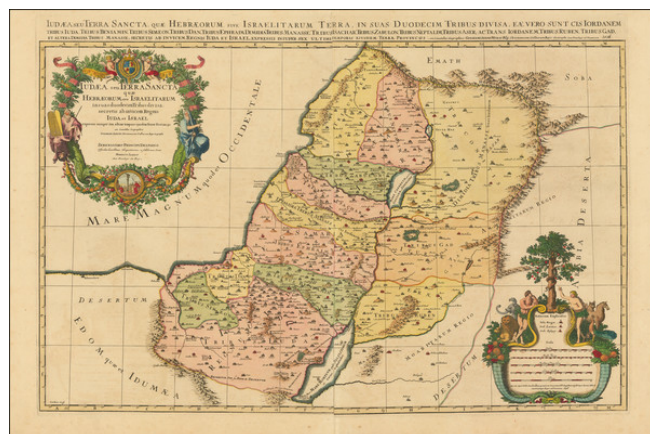

Barry Lawrence Ruderman Antique Maps Inc.

7407 La Jolla Boulevard
La Jolla, CA 92037

www.raremaps.com

(858) 551-8500
blr@raremaps.com

Iudaea seu Terra Sancta quae Hebraeorum sive Israelitarum in suas duodecim Tribus divisa secretis ab invicem Regnis Iuda et Israel . . .

Stock#: 70510
Map Maker: Jaillot
Date: 1696 circa
Place: Amsterdam
Color: Hand Colored
Condition: VG+
Size: 33 x 22 inches
Price: SOLD

Description:

Striking large format map of the Holy Land, with tribal divisions and a wealth of place names and topographical detail, including the locations of royal and priestly cities, and sanctuaries.

Decorated with two fine cartouches. The title cartouche includes four figures; at top Moses and Aaron flank the royal coat of arms, and at bottom, a Roman soldier and a pagan figure appear on either side of the Ark of the Covenant. The lower mileage-scale cartouche features Adam and Eve in the Garden of Eden.

The map shows the lands of the 12 Tribes of Israel.

Detailed Condition: