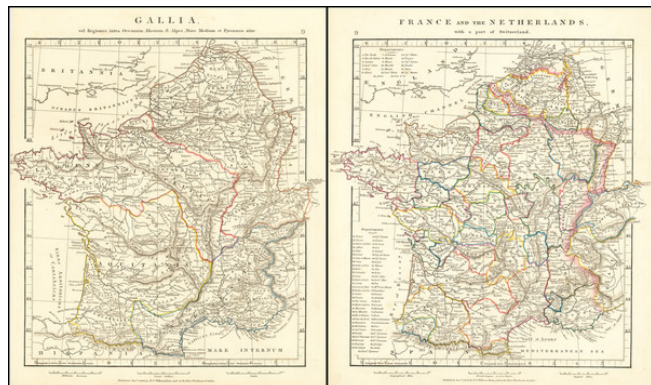

Barry Lawrence Ruderman Antique Maps Inc.

7407 La Jolla Boulevard
La Jolla, CA 92037

www.raremaps.com

(858) 551-8500
blr@raremaps.com

[France] (2 maps - Ancient & Modern)

Stock#: 70507
Map Maker: Arrowsmith
Date: 1842
Place: London
Color: Outline Color
Condition: VG+
Size: 8 x 11.5 inches (each)
Price: SOLD

Description:

Interesting pair of maps of France, showing the ancient and modern features.

The pair of maps was prepared by Arrowsmith in an atlas intended to provide a comparison of ancient and modern regions.