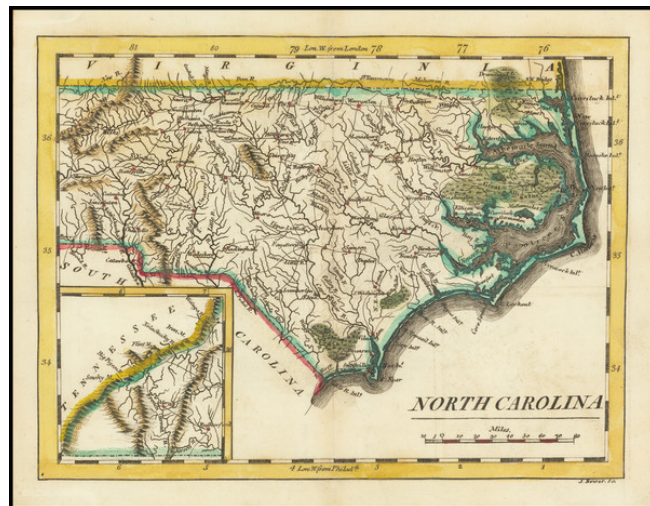

Barry Lawrence Ruderman Antique Maps Inc.

7407 La Jolla Boulevard
La Jolla, CA 92037

www.raremaps.com

(858) 551-8500
blr@raremaps.com

North Carolina

Stock#: 70502
Map Maker: Carey
Date: 1814
Place: Philadelphia
Color: Hand Colored
Condition: VG+
Size: 7.5 x 5.5 inches
Price: \$295.00

Description:

Scarce early map of the North Carolina, published by Mathew Carey.

As noted on the North Carolina Map Blog:

Although slightly smaller than the 1796-1810 map, it is most easily distinguished from the earlier plate by the presence of an inset of western North Carolina in the lower left, and the title now at the lower right. No changes observed in the plate from its use in 1813 to its use in 1820. The engraver was John Bower.