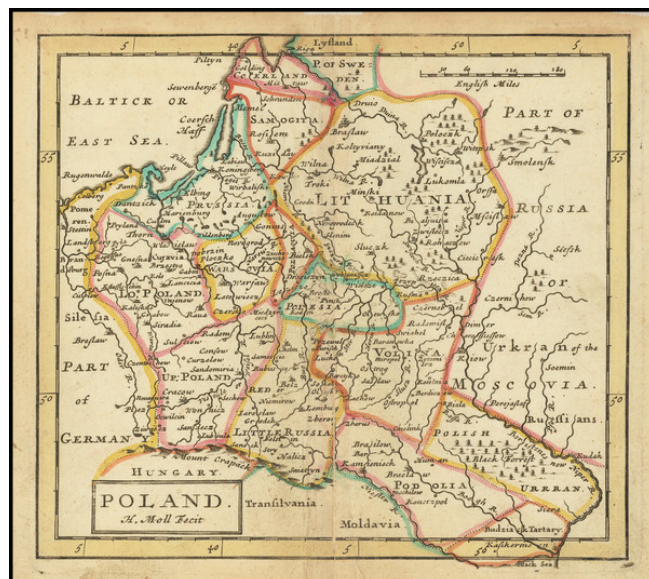

## Poland. . . .

**Stock#:** 70498  
**Map Maker:** Moll  
**Date:** 1720  
**Place:** London  
**Color:** Hand Colored  
**Condition:** VG  
**Size:** 7.5 x 7 inches  
**Price:** \$ 295.00

### Description:

Detailed map of Poland and Lithuania, published in London by Herman Moll.