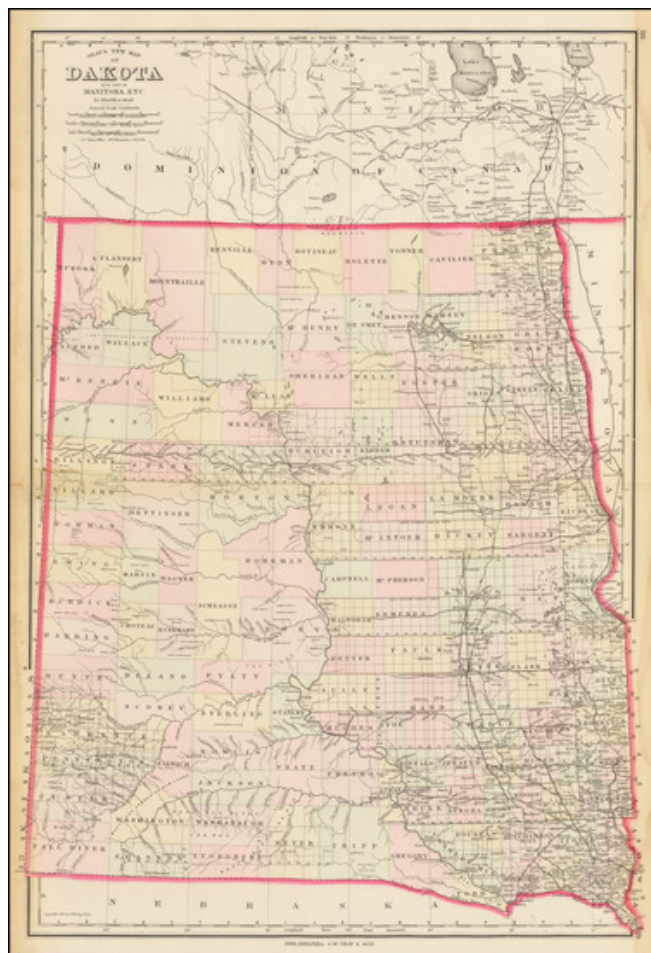

Barry Lawrence Ruderman Antique Maps Inc.

7407 La Jolla Boulevard
La Jolla, CA 92037

www.raremaps.com

(858) 551-8500
blr@raremaps.com

Gray's New Map of Dakota with part of Manitoba etc.

Stock#: 70474
Map Maker: Gray
Date: 1883
Place: Philadelphia
Color: Color
Condition: VG
Size: 16 x 26 inches
Price: \$ 125.00

Description:

Highly detailed map of Dakota Territory, published by OW Gray & Son.

The map is colored by counties and showing towns, roads, railroads, Post Offices, etc.

Many counties not yet formed.

Detailed Condition: