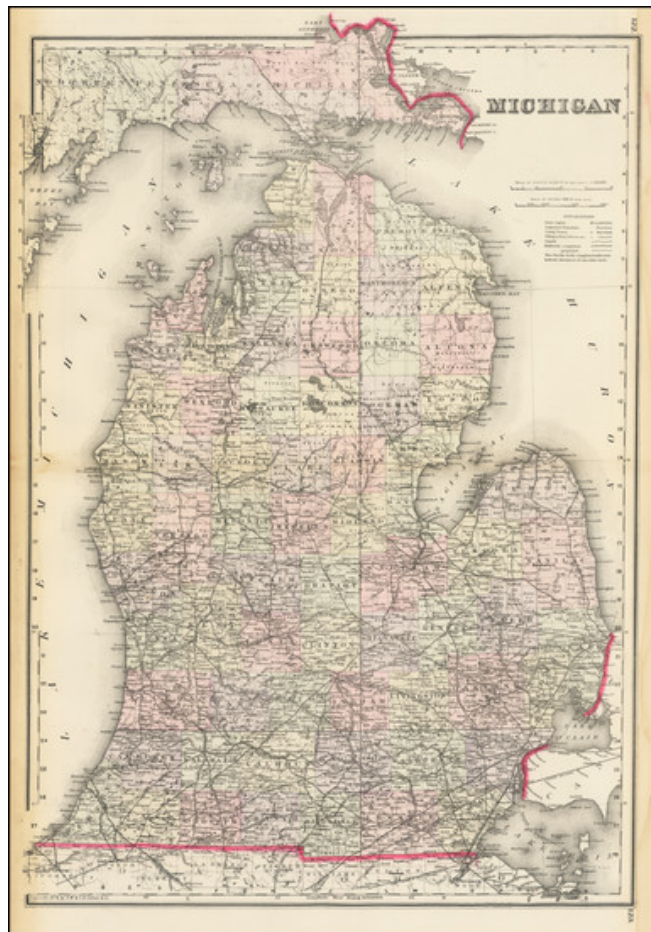

Barry Lawrence Ruderman Antique Maps Inc.

7407 La Jolla Boulevard
La Jolla, CA 92037

www.raremaps.com

(858) 551-8500
blr@raremaps.com

Michigan

Stock#: 70473
Map Maker: Gray
Date: 1874
Place: New York
Color: Color
Condition: VG
Size: 17.5 x 25 inches
Price: SOLD

Description:

Remarkable large format map of Michigan, published by OW Gray.

The map is colored by counties, and shows towns, roads, rivers, lakes, mountains, forts, railroad lines, etc. The railroad lines with each station are identified.

One of the best large format atlas maps of the period.

Detailed Condition:

Minor dampstaining in blank margin at left.