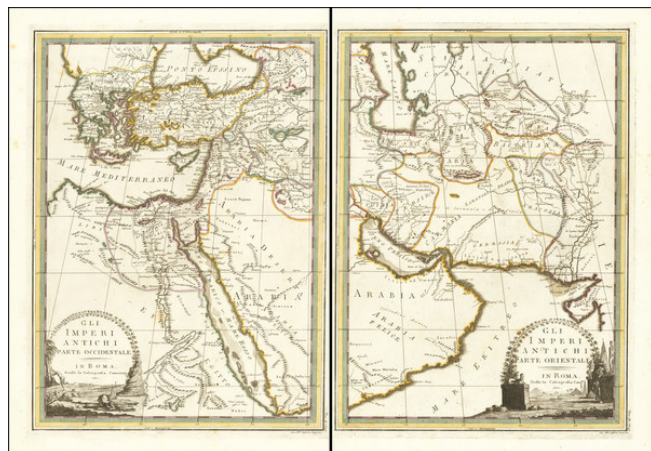

**Barry Lawrence Ruderman
Antique Maps Inc.**

7407 La Jolla Boulevard
La Jolla, CA 92037

www.raremaps.com

(858) 551-8500
blr@raremaps.com

[Arabia / Ottoman Empire] Gli Imperi Antichi Parte Occidentale (and) Gli Imperi Antichi Parte Orientale

Stock#: 70452
Map Maker: Cassini
Date: 1800
Place: Rome
Color: Outline Color
Condition: VG+
Size: 14 x 19 inches (each)
Price: \$ 1,900.00

Description:

Scarce pair of maps comprising a remarkable decorative map of Arabia, published in Rome by Cassini.

The map covers the Turkish Empire centered on Arabia, from the '*Nuovo Atlante Geografico Universale*', with a decorative title cartouche on each sheet.

The map was first published in 1800, one of the later Cassini maps.