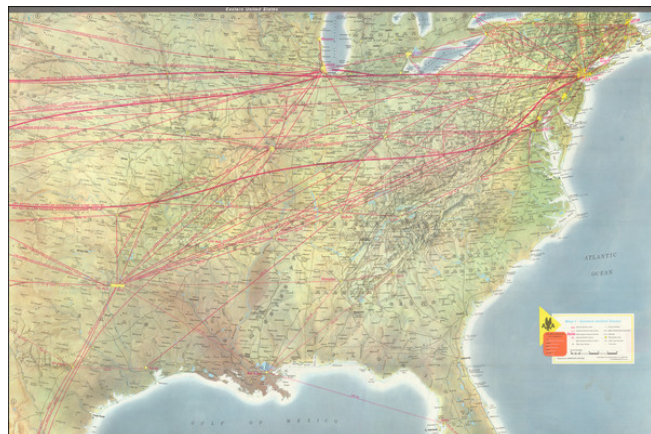

Barry Lawrence Ruderman Antique Maps Inc.

7407 La Jolla Boulevard
La Jolla, CA 92037

www.raremaps.com

(858) 551-8500
blr@raremaps.com

American Airlines System Map

Stock#: 70435
Map Maker: American Airlines
Date: 1960
Place: Chicago
Color: Color
Condition: VG
Size: 36 x 24 inches
Price: \$ 175.00

Description:

Striking example of this American Airlines promotional map, introducing the upcoming launch of Stage II of the 707 Astrojet.

First introduced in 1959, the Boeing 707 "Astrojet" would become the backbone of commercial aviation. The present map was issued in 1960, in the midst of American's modernization of its all Jet Powered Flagship service.

There are 3 route maps, Eastern United States, Western United States and Mexico.

Detailed Condition: