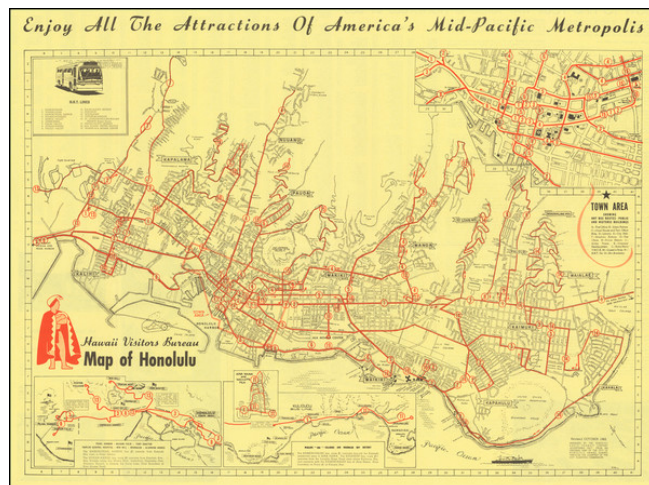

Barry Lawrence Ruderman Antique Maps Inc.

7407 La Jolla Boulevard
La Jolla, CA 92037

www.raremaps.com

(858) 551-8500
blr@raremaps.com

Map of Honolulu

Stock#: 70433rd
Map Maker: Rice
Date: 1962
Place: Honolulu
Color: Color
Condition: VG
Size: 21 x 15.5 inches (Including text)
Price: \$ 245.00

Description:

Scarce pictorial map of Honolulu, drawn by pictorial map artist Ron Rice, prepared for the Honolulu Rapid Transit Company Advertising Department, "from an original map of the city of Honolulu, Hawaii, loaned to through the courtesy of the city planning commission. . . "

The map is intended for tourist, focusing on the 19 Honolulu Rapid Transit Lines around the city, with a key at the top left.

Several smaller inset maps show the bus routes to attractions on other parts of Oahu. On the verso are several photos, a street index and "How to find your way around Honolulu by bus."

Ron Rice is a recent discovery for us. We know also of his pictorial map of East Texas: <https://www.raremaps.com/gallery/detail/60461>

Detailed Condition: