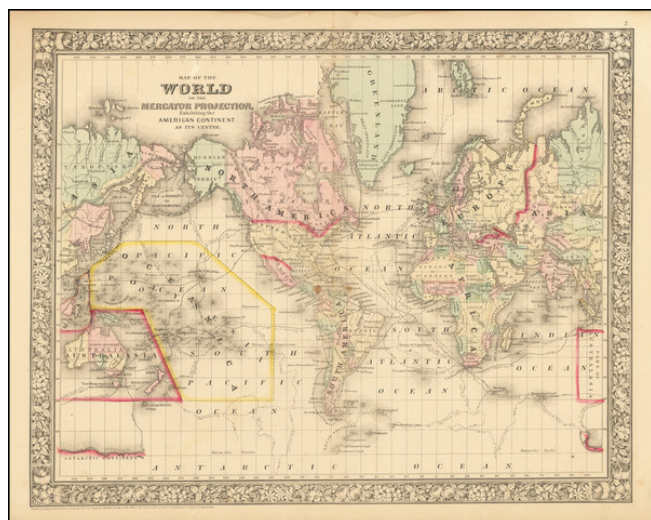

## Map of the World on The Mercator Projection, Exhibiting the American Continent As Its Centre

**Stock#:** 70430  
**Map Maker:** Mitchell Jr.  
**Date:** 1865  
**Place:** Philadelphia  
**Color:** Color  
**Condition:** VG  
**Size:** 18 x 14 inches  
**Price:** \$ 145.00

### Description:

Decorative mid 19th Century map of the world, with an interesting twist, in that the Americas are at the center of the map.

Shows the tracks of the various 18th & 19th Century explorers, including Cook, Gore, US Ex Ex, Ross, and Clarke.