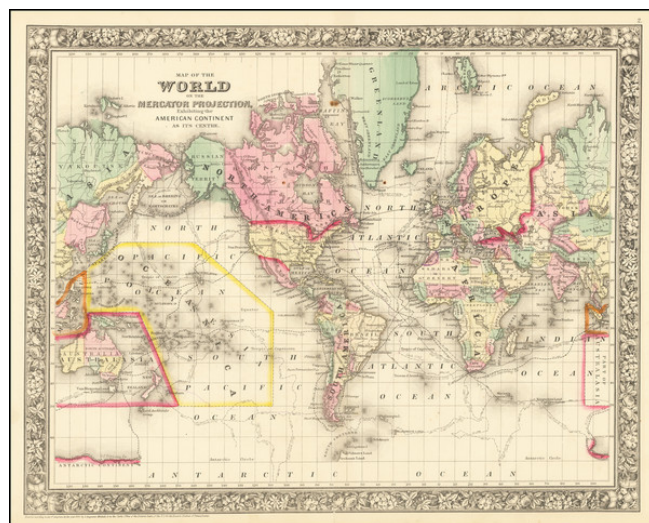

## Map of the World on The Mercator Projection, Exhibiting the American Continent As Its Centre

**Stock#:** 70428  
**Map Maker:** Mitchell Jr.  
**Date:** 1865  
**Place:** Philadelphia  
**Color:** Hand Colored  
**Condition:** VG  
**Size:** 18 x 14 inches  
**Price:** \$ 175.00

### Description:

Decorative mid 19th Century map of the world, with an interesting twist, in that the Americas are at the center of the map.

Shows the tracks of the various 18th & 19th Century explorers, including Cook, Gore, US Ex Ex, Ross, and Clarke.