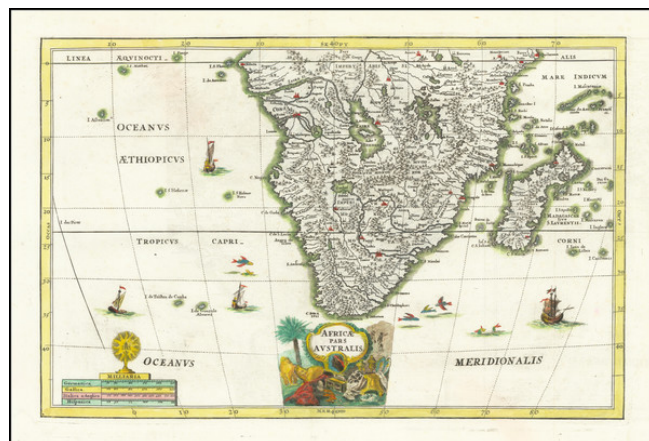

Barry Lawrence Ruderman Antique Maps Inc.

7407 La Jolla Boulevard
La Jolla, CA 92037

www.raremaps.com

(858) 551-8500
blr@raremaps.com

Africa Pars Australis

Stock#: 70386
Map Maker: Scherer
Date: 1699
Place: Munich
Color: Hand Colored
Condition: VG
Size: 16 x 11 inches
Price: Not Available

Description:

Decorative regional map of South Africa and Madagascar, from Scherer's monumental Jesuit inspired work.

Detailed Condition: