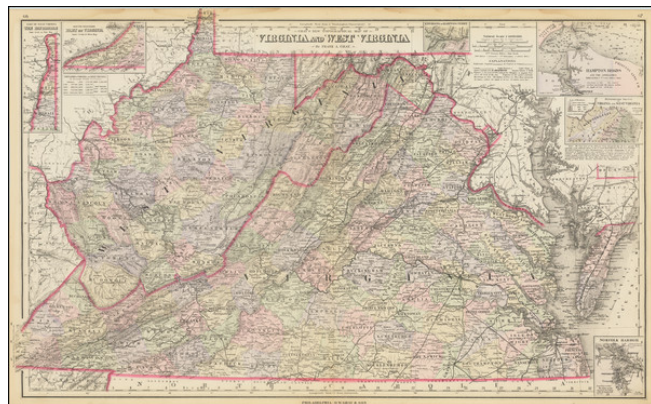

Barry Lawrence Ruderman Antique Maps Inc.

7407 La Jolla Boulevard
La Jolla, CA 92037

www.raremaps.com

(858) 551-8500
blr@raremaps.com

Gray's New Map Topographical Map of Virginia and West Virginia

Stock#: 70371
Map Maker: Gray
Date: 1878
Place: Philadelphia
Color: Color
Condition: VG+
Size: 26.5 x 16 inches
Price: SOLD

Description:

Scarce map of Virginia and West Virginia, published by OW Gray & Son.

The map is colored by counties and showing towns, roads, railroads, post offices, etc.

Includes insets of Hampton Roads, Norfolk Harbor, the Panhandle and western part of Virginia.

A marvelous detailed map.

Detailed Condition: