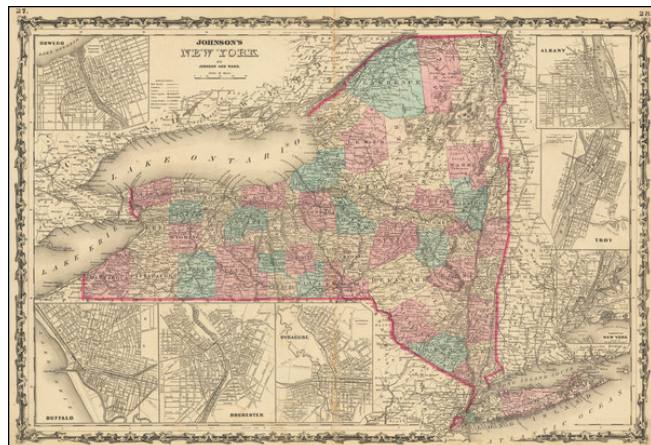

Barry Lawrence Ruderman Antique Maps Inc.

7407 La Jolla Boulevard
La Jolla, CA 92037

www.raremaps.com

(858) 551-8500
blr@raremaps.com

Johnson's New York

Stock#: 70368
Map Maker: Ward & Johnson
Date: 1862
Place: New York
Color: Color
Condition: VG
Size: 24 x 17 inches
Price: \$ 125.00

Description:

Nice detailed map of the State of New York, colored by counties and showing excellent regional details.

Large inset maps of Albany, Troy, New York, Buffalo, Rochester, Syracuse, and Oswego. Decorative border.

From an early edition of Johnson's Family Atlas, one of the most successful atlases of the Civil War period.

Detailed Condition: