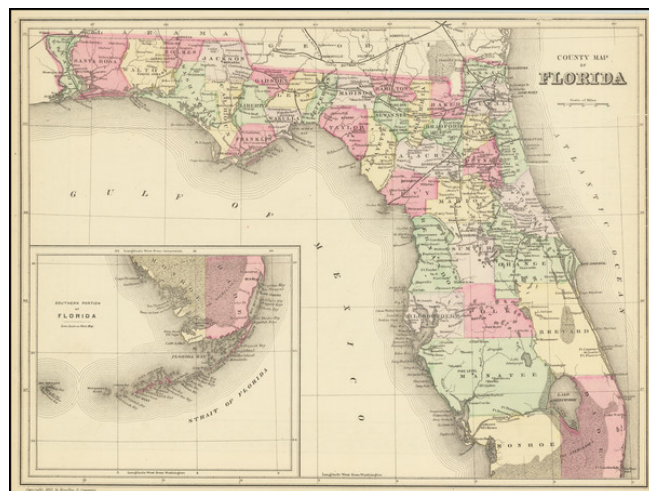

Barry Lawrence Ruderman Antique Maps Inc.

7407 La Jolla Boulevard
La Jolla, CA 92037

www.raremaps.com

(858) 551-8500
blr@raremaps.com

County Map of Florida

Stock#: 70367
Map Maker: Mitchell Jr. / Bradley
Date: 1882
Place: Philadelphia
Color: Color
Condition: VG+
Size: 14 x 11 inches
Price: SOLD

Description:

Detailed map of Florida, published by William Bradley.

The map is colored by counties, and showing roads, railroads, towns, rivers, islands, etc.

Detailed Condition: