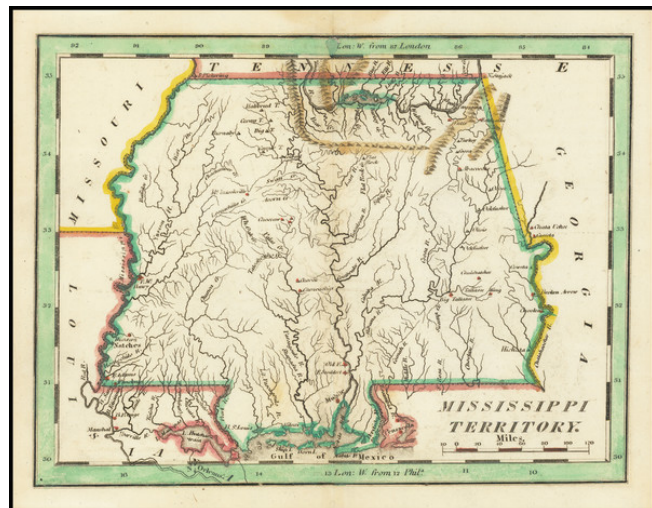

Barry Lawrence Ruderman Antique Maps Inc.

7407 La Jolla Boulevard
La Jolla, CA 92037

www.raremaps.com

(858) 551-8500
blr@raremaps.com

Mississippi Territory

Stock#: 70360
Map Maker:
Date: 1814
Place: Philadelphia
Color: Hand Colored
Condition: VG
Size: 7.5 x 6 inches
Price: \$ 375.00

Description:

Nice example of Carey's small map of Mississippi Territory, illustrating the region prior to the creation of Alabama Territory.

A highly detailed map, which includes towns, roads, rivers, mountains, and many other details.