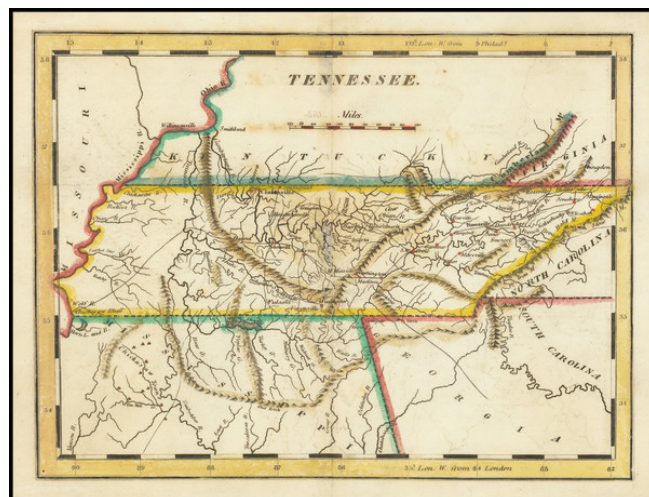

Barry Lawrence Ruderman Antique Maps Inc.

7407 La Jolla Boulevard
La Jolla, CA 92037

www.raremaps.com

(858) 551-8500
blr@raremaps.com

Tennessee

Stock#: 70310
Map Maker: Carey
Date: 1814
Place: Philadelphia
Color: Hand Colored
Condition: VG
Size: 7.5 x 5.5 inches
Price: SOLD

Description:

Nice example of Matthew Carey's early map of Tennessee.

A highly detailed map, which includes towns, roads, rivers, mountains, and many other details.

Detailed Condition: