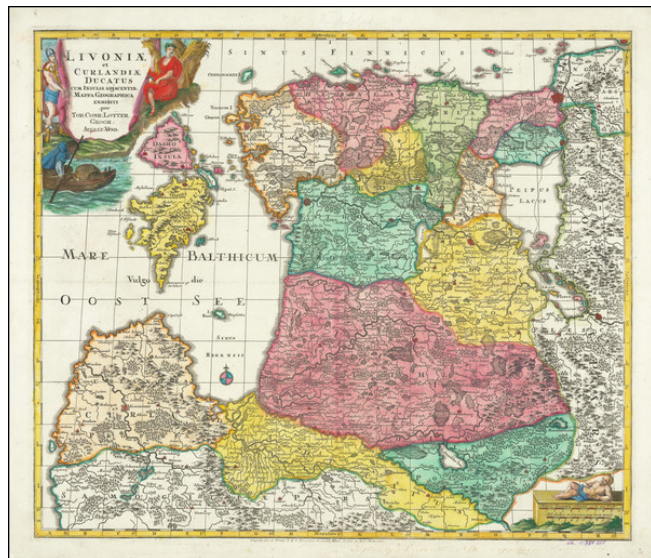

**Barry Lawrence Ruderman
Antique Maps Inc.**

7407 La Jolla Boulevard
La Jolla, CA 92037

www.raremaps.com

(858) 551-8500
blr@raremaps.com

Livoniae et Curlandiae Ducatus cum Insulis Adjacentib. Mappa Geographica Exhibiti . . .

Stock#: 70300
Map Maker: Lotter

Date: 1740 circa
Place: Augsburg
Color: Hand Colored
Condition: VG+
Size: 19 x 22 inches

Price: \$ 675.00

Description:

Finely engraved map of the Baltic region, published by Lotter.

The map includes a striking allegorical vignette engraved by Abraham Drentwet.

Detailed Condition: