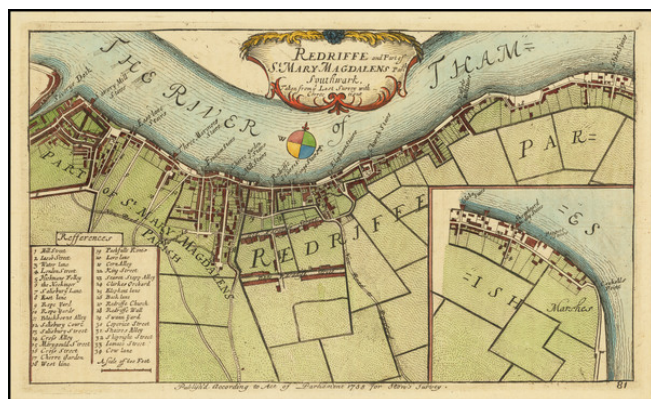

## [London] Redriffe and Part of St. Mary Magdalens Parish Southwark Taken from ye Latest Survey with Corrections

**Stock#:** 70290  
**Map Maker:** Strype  
**Date:** 1755  
**Place:** London  
**Color:** Hand Colored  
**Condition:** VG+  
**Size:** 12 x 7 inches  
**Price:** \$ 175.00

### Description:

Decorative map of the Rotherhithe and Bermondsey sections of what is now greater London.

Fine example of this map of a portion of London, from John Strype's re-issue of John Stow's Survey of London, originally, was published in 1598. Strype expanded upon to Stow's original account with information about customs, institutions, monuments, charities, events like the Great Fire of London, the guilds and wards as well as detailed descriptions of the parish churches. He even included original material material that was excluded by Stow himself.

Includes a list of 34 streets and a scale of miles.