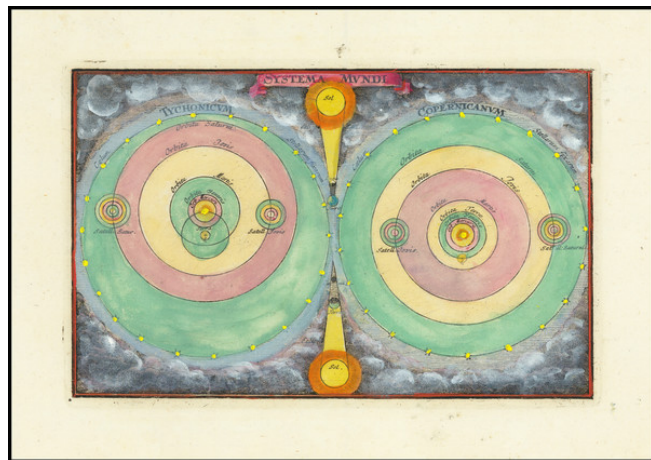

Barry Lawrence Ruderman Antique Maps Inc.

7407 La Jolla Boulevard
La Jolla, CA 92037

www.raremaps.com

(858) 551-8500
blr@raremaps.com

Systema Mundi

Stock#: 70284
Map Maker: Zurner / Weigel
Date: 1739 circa
Place: Nuremberg
Color: Hand Colored
Condition: VG
Size: 7.5 x 5 inches
Price: \$ 245.00

Description:

Competing Visions of the Solar System

Finely-colored example of Zurner's illustration of Brahe's and Copernicus' models of the solar system.

The two circular diagrams both illustrate heliocentric hypotheses. However, Brahe's shows the planets orbiting the sun, with the sun and moon then orbiting the Earth. Copernicus' model is more familiar, yet it still has the orbits in a circular, rather than an elliptical, shape.

Separating the two models are illustrations of a solar and lunar eclipse.

Detailed Condition: