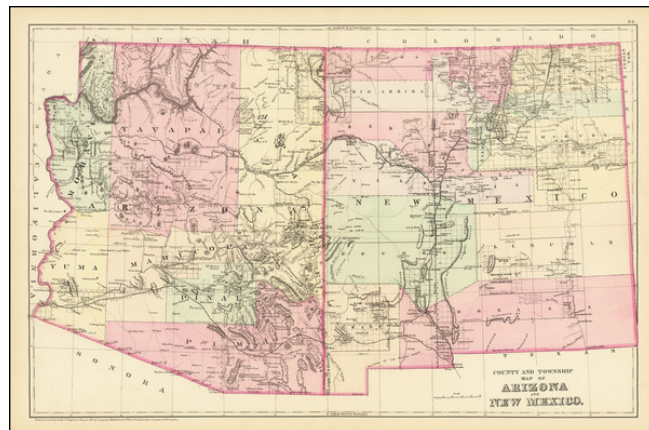

Barry Lawrence Ruderman Antique Maps Inc.

7407 La Jolla Boulevard
La Jolla, CA 92037

www.raremaps.com

(858) 551-8500
blr@raremaps.com

County and Township Map of Arizona and New Mexico

Stock#: 70279
Map Maker: Mitchell Jr.
Date: 1882
Place: Philadelphia
Color: Color
Condition: VG
Size: 21.5 x 14 inches
Price: SOLD

Description:

Detailed map of Arizona and New Mexico, colored by counties and showing towns, roads, railroads, rivers, lakes and a host of other information.

The map predates the formation of Sierra County, New Mexico in 1884.

One of the most detailed maps of the period to appear in a commercial atlas.

Detailed Condition: