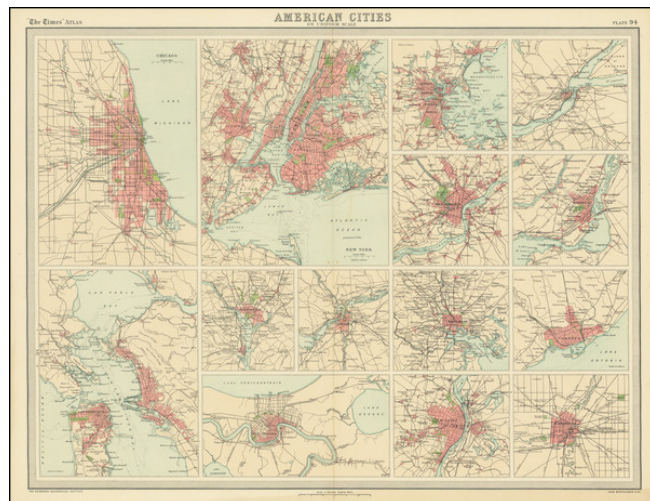

**Barry Lawrence Ruderman
Antique Maps Inc.**

7407 La Jolla Boulevard
La Jolla, CA 92037

www.raremaps.com

(858) 551-8500
blr@raremaps.com

**American Cities on Uniform Scale (Chicago, New York, Boston, Quebec, Philadelphia,
Montreal, San Francisco/Oakland, Washington, Ottawa, Baltimore, Toronto, New
Orleans, St. Louis, Winnipeg)**

Stock#: 70260
Map Maker: Times Atlas
Date: 1922
Place:
Color: Color
Condition: VG
Size: 21.5 x 17 inches
Price: \$ 125.00

Description:

Nice group of city plans of American cities on a single sheet.

Detailed Condition: