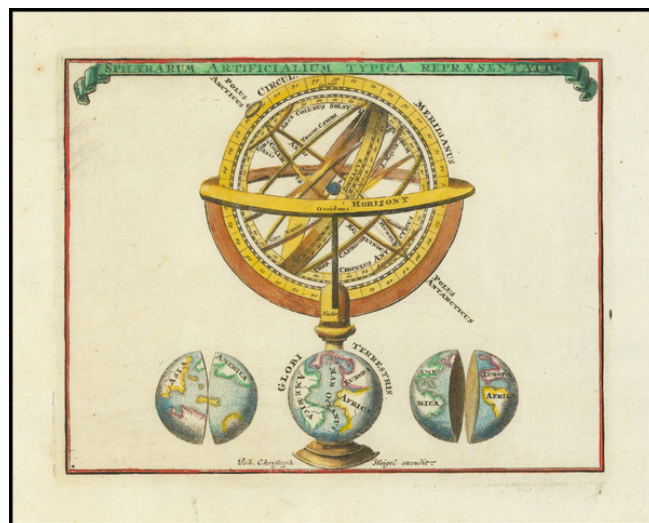

## Sphaerum Artificialium Typica Repraesentatio

**Stock#:** 70228  
**Map Maker:** Zurner / Weigel  
**Date:** 1729  
**Place:** Nuremberg  
**Color:**  
**Condition:** VG  
**Size:** 7 x 5.5 inches  
**Price:** \$ 295.00

### Description:

Decorative map from a scarce A.F. Zurner atlas. Full original color. Decorative armillary sphere with unique representations of the world below. A very unusual image, which we have never previously seen. A scarce decorative map.