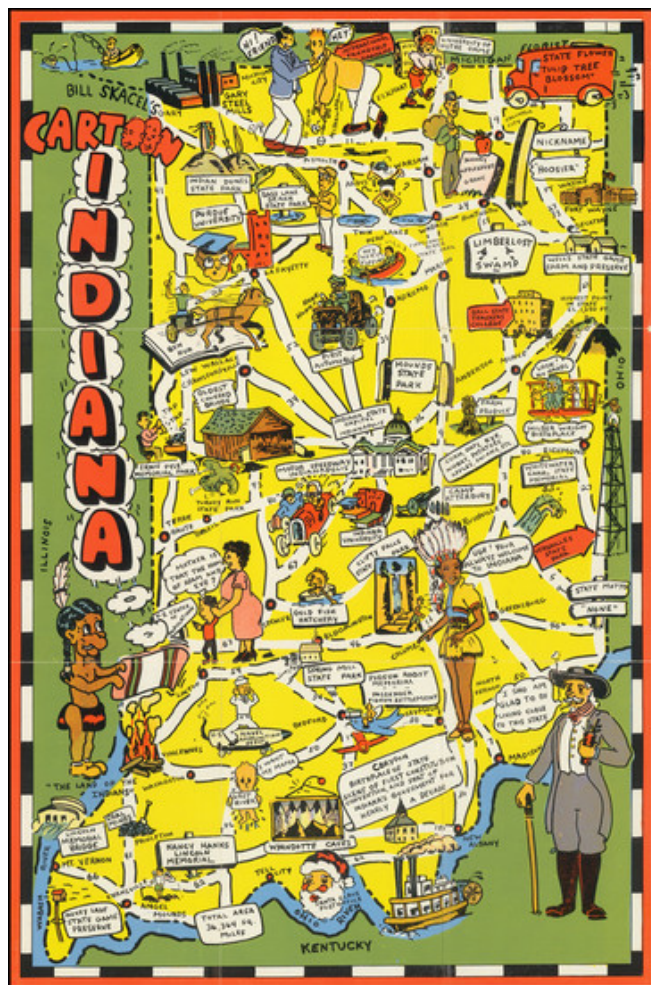

## Bill Skacel's Cartoon Indiana

**Stock#:** 70186  
**Map Maker:** Skacel  
**Date:** 1946  
**Place:** Milwaukee  
**Color:** Color  
**Condition:** VG+  
**Size:** 12 x 18 inches  
**Price:** \$ 275.00

### Description:

Scarce pictorial map of Indiana.

The map provides a whimsical image of Indiana's tourists and other important sites, with roads and distances noted.

On verso: photos of scenic views, landmark and text.