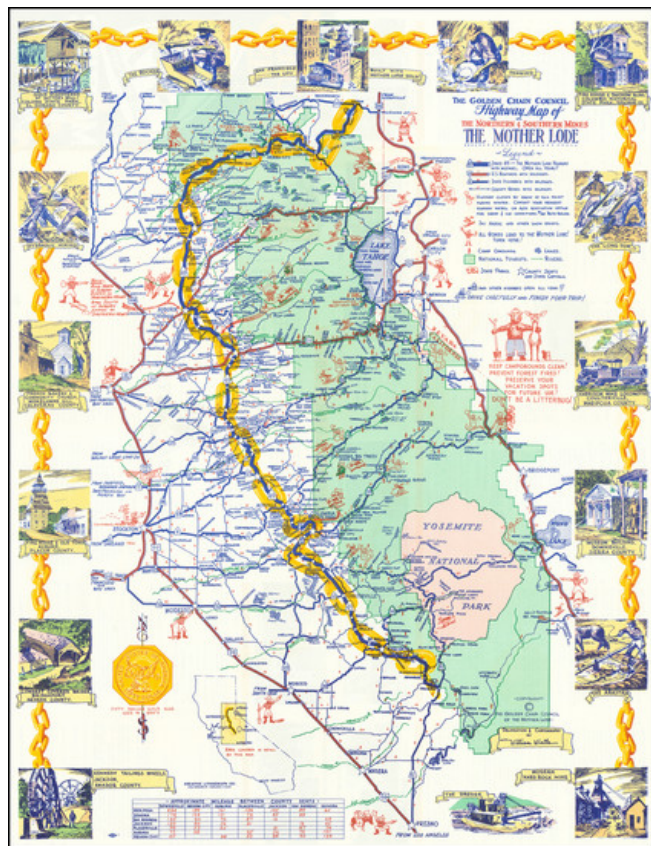

Barry Lawrence Ruderman Antique Maps Inc.

7407 La Jolla Boulevard
La Jolla, CA 92037

www.raremaps.com

(858) 551-8500
blr@raremaps.com

The Golden Chain Council Highway Map of the Northern & Southern Mines The Mother Lode

Stock#: 70179
Map Maker: Wintle
Date: 1955
Place: Oakland
Color: Color
Condition: VG+
Size: 16 x 21 inches
Price: \$ 175.00

Description:

Decorative pictorial map of the Gold Regions of California.

Includes 17 decorative vignettes and many annotations. Highly detailed. Includes Smokey The Bear.

Difficult to date the map, as estimates of its age range from the 1950s to the early 1980s.

Detailed Condition: