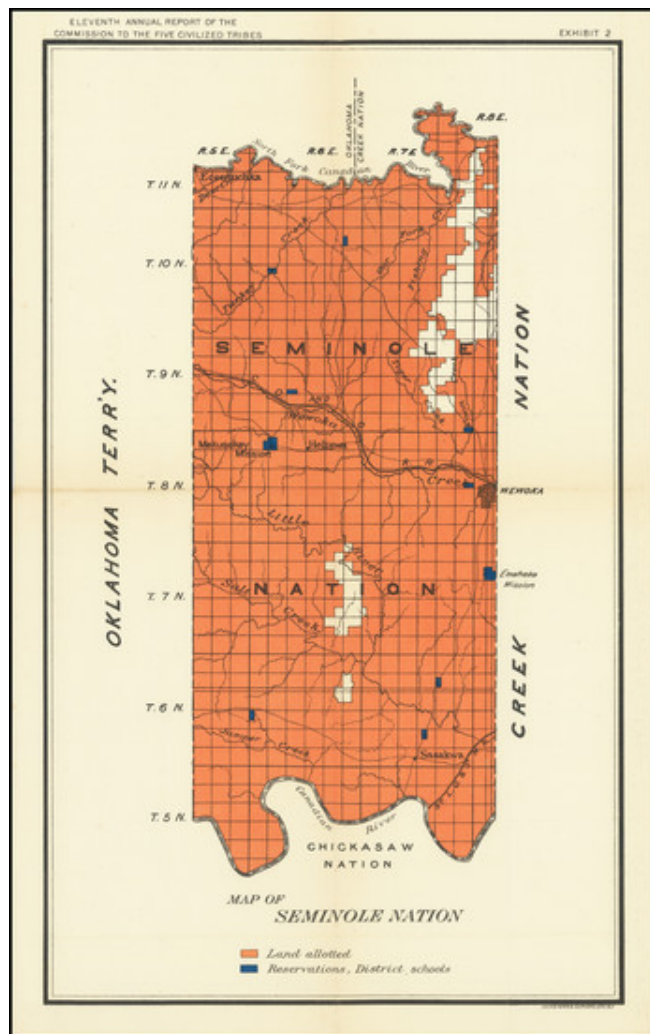

Barry Lawrence Ruderman Antique Maps Inc.

7407 La Jolla Boulevard
La Jolla, CA 92037

www.raremaps.com

(858) 551-8500
blr@raremaps.com

Map of Seminole Nation

Stock#: 70129
Map Maker: United States Department of the Interior
Date: 1902
Place: Washington
Color: Color
Condition: VG
Size: 9 x 15 inches
Price: \$75.00

Description:

Nice map of the Seminole Map in Indian Territory, showing the coal regions for the Department of the Interior.

The map shows Lands Allotted and the location of Reservation District Schools.