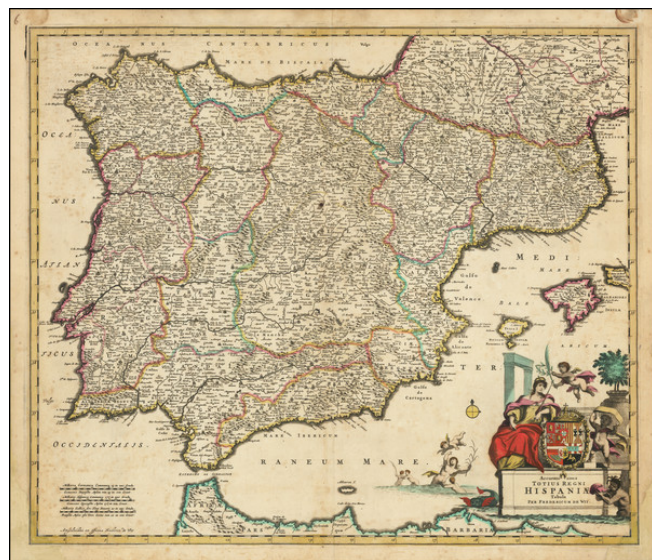

Barry Lawrence Ruderman Antique Maps Inc.

7407 La Jolla Boulevard
La Jolla, CA 92037

www.raremaps.com

(858) 551-8500
blr@raremaps.com

Accuratissima Totius Regni Hispaniae Tabula . . .

Stock#: 70125jd
Map Maker: De Wit
Date: 1680 circa
Place: Amsterdam
Color: Hand Colored
Condition: VG
Size: 23 x 19.5 inches
Price: \$ 795.00

Description:

Striking full color example of this rare map of Spain, Portugal and the Balearic Islands, published by Frederick De Wit in Amsterdam.

The map is colored by the various kingdoms.

Includes an ornate title cartouche, with large coat of arms, sea monster, and other elaborate illustrations.