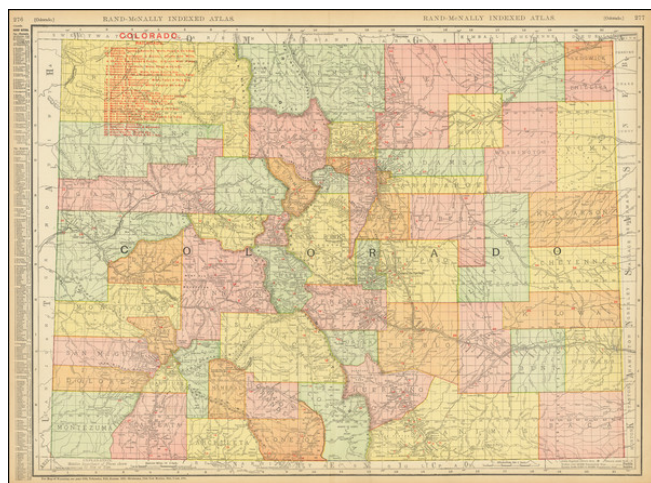

Barry Lawrence Ruderman Antique Maps Inc.

7407 La Jolla Boulevard
La Jolla, CA 92037

www.raremaps.com

(858) 551-8500
blr@raremaps.com

Rand, McNally & Co.'s Indexed County and Township Pocket Map and Shipper's Guide of Colorado (Pocket Map)

Stock#: 70091
Map Maker: Rand McNally & Company
Date: 1908
Place: Chicago
Color: Color
Condition: VG+
Size: 26.5 x 19.5 inches
Price: \$ 125.00

Description:

Highly detailed separately issued pocket map of Colorado, showing counties, townships, towns, railroads (numbered), railway stations, rivers, lakes, etc.

Includes a list of approximately 30 railroads operating in Colorado at the time.

Detailed Condition: