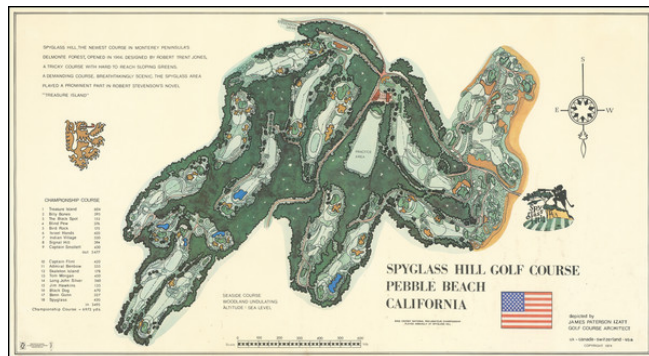

Barry Lawrence Ruderman Antique Maps Inc.

7407 La Jolla Boulevard
La Jolla, CA 92037

www.raremaps.com

(858) 551-8500
blr@raremaps.com

Spyglass Hill Golf Course Pebble Beach California, USA

Stock#: 70076
Map Maker: GDS International Prints / Izatt

Date: 1974
Place: Vancouver, B.C.
Color: Color
Condition: VG+
Size: 22 x 12 inches

Price: \$ 1,200.00

Description:

Decorative map of the Spyglass Hill Golf Course, published in 1974.

Spyglass Hill was designed by Robert Trent Jones Sr., and opened 54 years ago on March 11, 1966, after six years of planning, design, and construction. The course has been in the rotation for the AT&T Pebble Beach National Pro-Am, a February tournament on the West Coast Swing of the PGA Tour, since 1967.